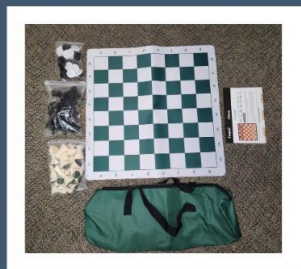

LIBRARY OF THINGS

7 DAY CHECK OUT

ITEMS MUST BE RETURNED TO THE GRAND ISLAND LIBRARY CIRCULATION DESK DURING NORMAL BUSINESS HOURS

Bocce

Corn hole

CPR Kits
(2 types: adult/child and infant)

Croquet

10' badminton net

Chess/Checkers

Disc Golf

Fishing Poles

Gater Jam

Ladder Ball

There's more...

BE SURE TO ASK AT THE DESK FOR THESE ITEMS. ALSO AVAILABLE FOR 7 DAY CHECK OUT.

Chromebooks and Hotspots