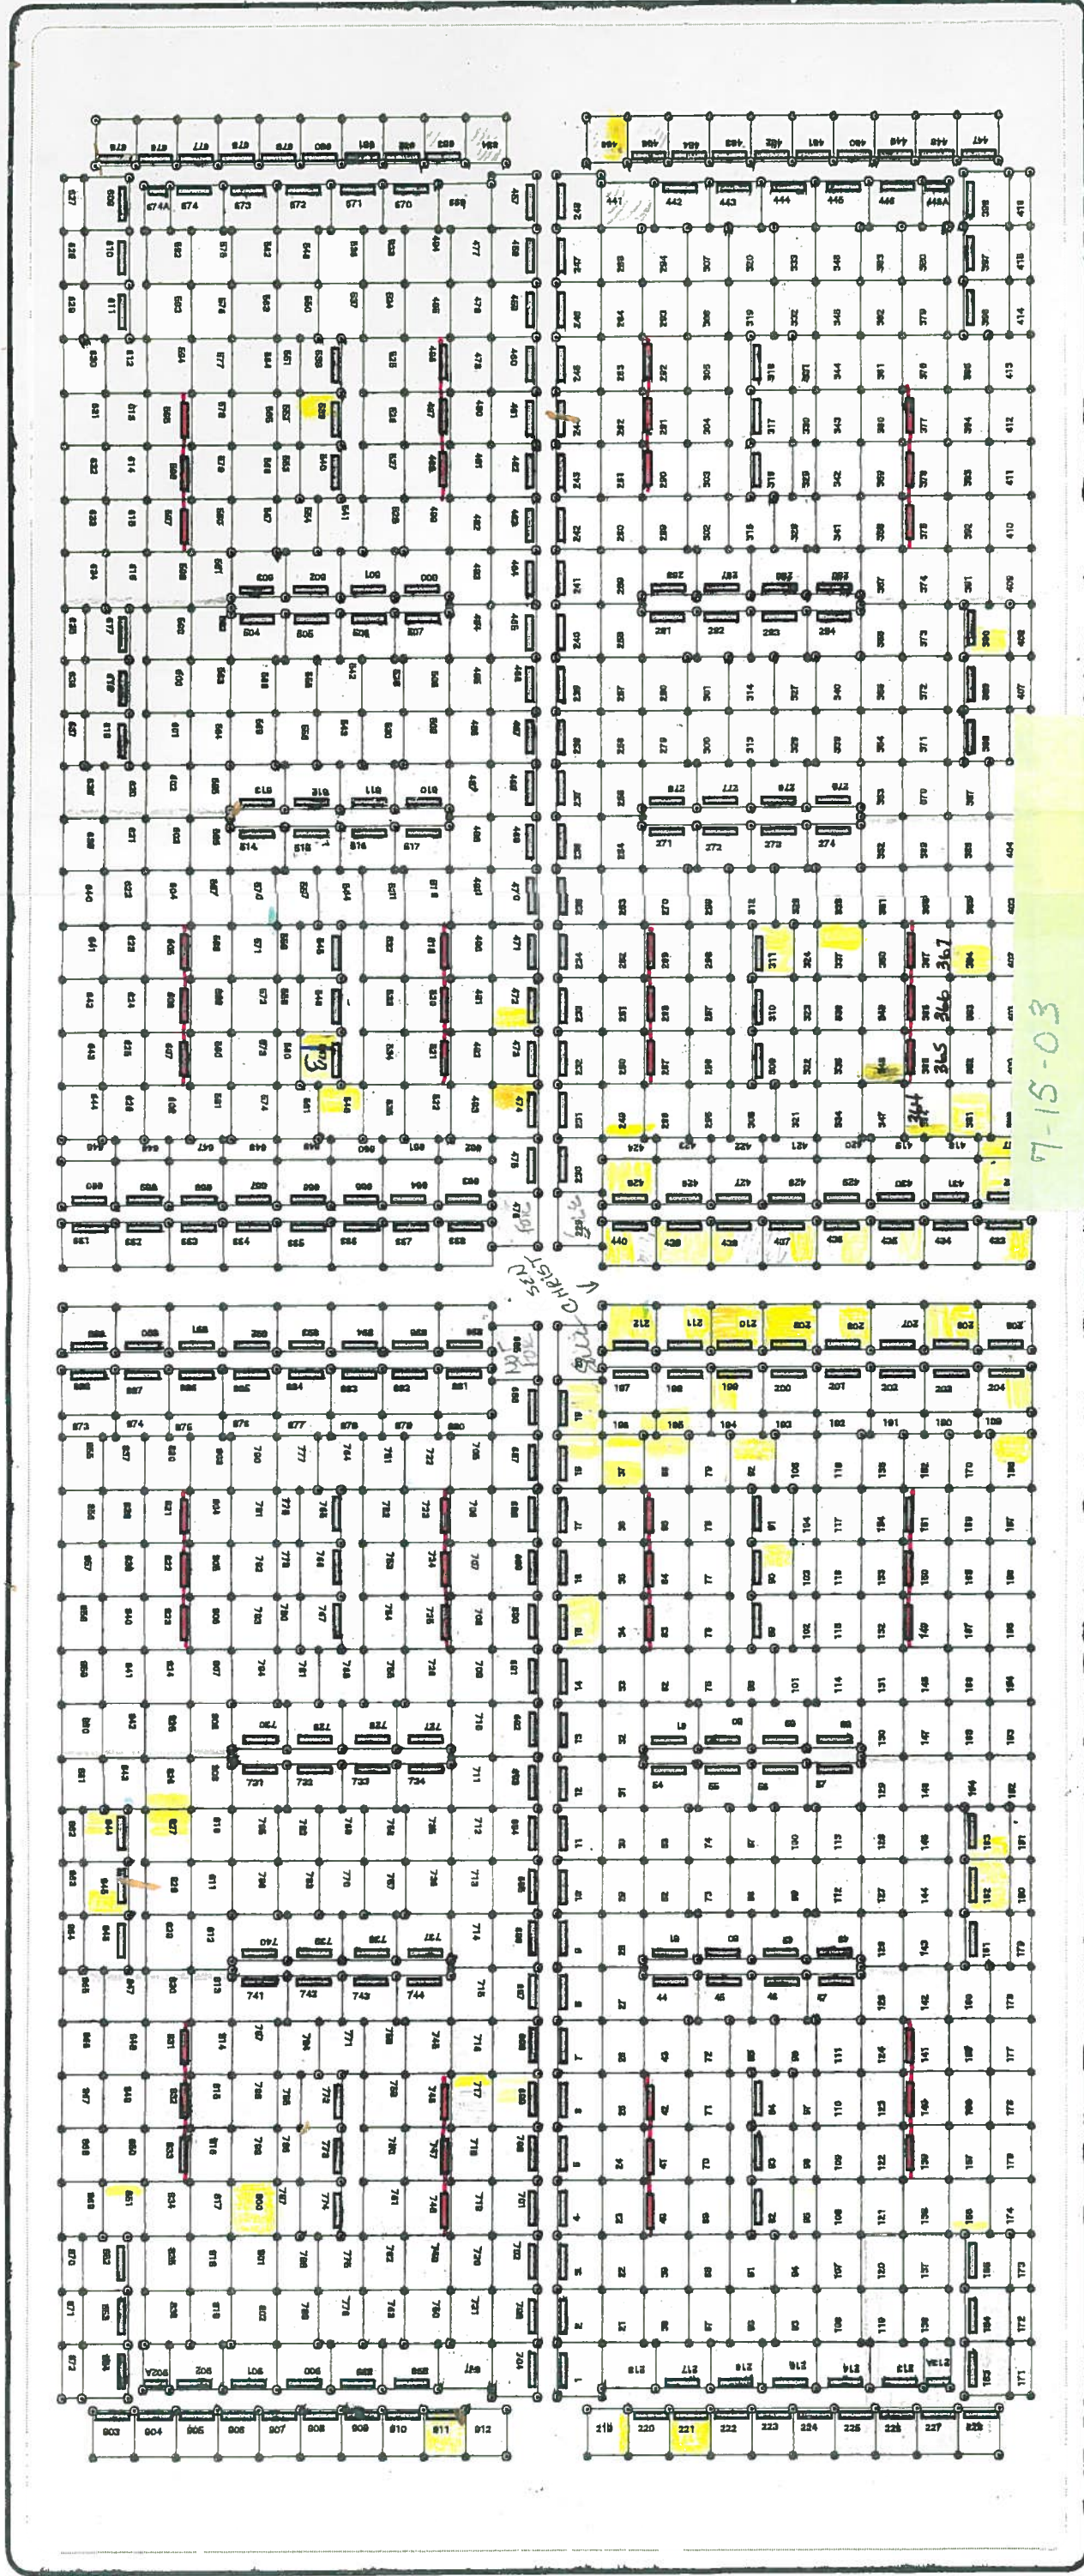

Mount Calvary Cemetery Association, Inc. Pine Lawn Gardens

Garden of Eternity

Garden of Serenity

- Corner Pins
- Corner Pins
- Numbered Pins
- Monument
- Text
- Lot Numbers
- Lot Outlines

EACH GRAVE 3'3" X 11'
SPECIAL GRAVES 3'3" X 6'

to be done later for monuments

3/98

Section A

7-15-03
Do NOT SELL
S.W. corner
per. R.A.W.

den of Tranquility

PINE LAWN PL GARDENS ~ SEC. A