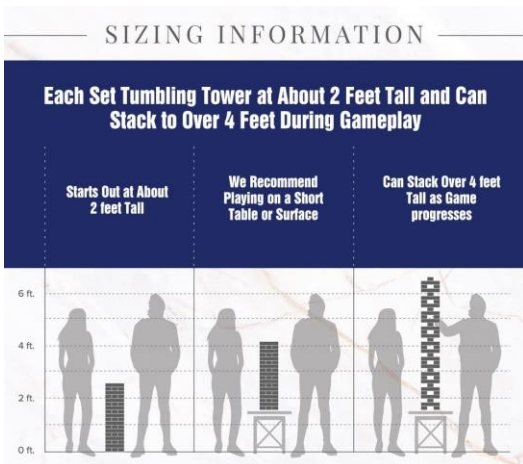

## Go think Images, Video Links & Play Information

YouTube Video Links:

Not Found

Number of Players: 2 or More Players (Best: N/A)

Ages: 6 and Up

Play Time: Varies

## Go think Images, Video Links & Play Information

- **Go think:** We upgraded the wooden blocks to be lighter than similar products that use pine wood on the market for smooth playability. The lightweight wood with smooth edges made removing the wooden block at the bottom easy. It could start at 1.8FT and grow up to a 4 FT tall tower when played. In addition, the blocks are pretty light, so nobody will get hurt when it topples over.
- The wood is certified by the Forest Stewardship Council (FSC) and meets universal sustainability standards. All the materials, including bags, wood, etc., pass the toy safe test of EN71 (European Toy Safety Standard) and ASTM (American Toy Safety Standard).
- The jumbo tower is an intelligent Game to cultivate patience, persistence, and creativity, which can make the party games lively and provide entertainment for your family and friends. It improves hand-eye coordination, balance, self-control, and fine motor skills. In addition, you can create your own rules or bonus rules. The tumbling game encourages interactive play, reduces screen time, and is a perfect way for parents and kids to bond over hours of fun.