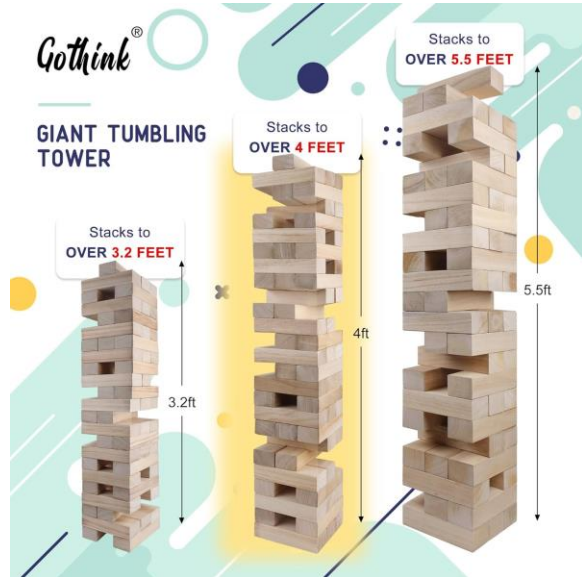

## Go think Images, Video Links & Play Information

YouTube Video Links:

Not Found

Number of Players: 2 or More Players (Best: N/A)

Ages: 6 and Up

Play Time: Varies

## Go think Images, Video Links & Play Information

- **Go think:** We upgraded the wooden blocks to be lighter than similar products that use pine wood on the market for smooth playability. The lightweight wood with smooth edges made removing the wooden block at the bottom easy. It could start at 1.8FT and grow up to a 4 FT tall tower when played. In addition, the blocks are pretty light, so nobody will get hurt when it topples over.
- The wood is certified by the Forest Stewardship Council (FSC) and meets universal sustainability standards. All the materials, including bags, wood, etc., pass the toy safe test of EN71 (European Toy Safety Standard) and ASTM (American Toy Safety Standard).
- The jumbo tower is an intelligent Game to cultivate patience, persistence, and creativity, which can make the party games lively and provide entertainment for your family and friends. It improves hand-eye coordination, balance, self-control, and fine motor skills. In addition, you can create your own rules or bonus rules. The tumbling game encourages interactive play, reduces screen time, and is a perfect way for parents and kids to bond over hours of fun.